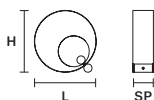

SOUND TL1

L 30 cm / 11.81"
 SP 11 cm / 4.33"
 H 30 cm / 11.81"

STANDARD LIGHTING  **CE**

1xG9x10 W MAX (NOT INCL.)

INTEGRATED LED LIGHTING  **CE** 

8,8 W CRI>90
 3000 K - 1300 NOMINAL LM

DIMM OWN BUTTON

SOUND STL5