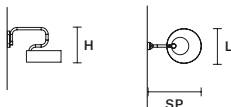

DIMM 1-10V + PUSH

SOUND A1

L 30 cm / 11.81"
 SP 45 cm / 17.72"
 H 30 cm / 11.81"

STANDARD LIGHTING  **CE**

1xG9x10 W MAX (NOT INCL.)

INTEGRATED LED LIGHTING  **CE** 

UP 4,4 W CRI>90
 3000 K - 650 NOMINAL LM
 DOWN 4,4 W CRI>90
 3000 K - 650 NOMINAL LM
 DIMM 1-10V + PUSH