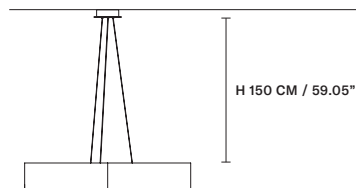

STANDARD CABLES FOR ALL SUSPENSIONS

SOUND S1

∅ 30 cm / 11.81"
H 60 cm / 23.62"

WITH ROD B**

STANDARD LIGHTING  
1xG9x10 W MAX (NOT INCL.)

INTEGRATED LED LIGHTING    
UP 4,4 W CRI>90
3000 K – 650 NOMINAL LM
DOWN 4,4 W CRI>90
3000 K – 650 NOMINAL LM
DIMM 1-10V + PUSH

SOUND S6

∅ 110 cm / 43.30"
H 102 cm / 40.16"

WITH ROD B**

STANDARD LIGHTING  
6xG9x10 W MAX (NOT INCL.)

INTEGRATED LED LIGHTING    
UP 26,5 W CRI>90
3000 K – 3900 NOMINAL LM
DOWN 26,5 W CRI>90
3000 K – 3900 NOMINAL LM
DIMM 1-10V + DALI + PUSH

SOUND OR6

L 120 cm / 47.24"
SP 80 cm / 31.49"
H 11 cm / 4.33"

STANDARD LIGHTING  
6xG9x10 W MAX (NOT INCL.)

INTEGRATED LED LIGHTING    
UP 26,5 W CRI>90
3000 K – 3900 NOMINAL LM
DOWN 26,5 W CRI>90
3000 K – 3900 NOMINAL LM
DIMM 1-10V + DALI + PUSH

SOUND ROD S1**

H A: 11 cm / 4.33"
B: 31 cm / 12.20"
C: 51 cm / 20.08"

SOUND ROD S6**

H A: 30 cm / 11.81"
B: 50 cm / 19.68"
C: 70 cm / 27.55"

SOUND ROD BIL5 - BIL3****

H A: 30 cm / 11.81"
B: 50 cm / 19.68"
C: 70 cm / 27.55"