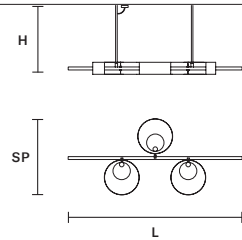

SOUND S6

∅ 110 cm / 43.30"
H 102 cm / 40.16"

WITH ROD B**

STANDARD LIGHTING  
6xG9x10 W MAX (NOT INCL.)

INTEGRATED LED LIGHTING    
UP 26,5 W CRI>90
3000 K – 3900 NOMINAL LM
DOWN 26,5 W CRI>90
3000 K – 3900 NOMINAL LM
DIMM 1-10V + DALI + PUSH

SOUND BIL5

L 191 cm / 75.19"
SP 64 cm / 25.19"
H 58 cm / 22.83"

WITH ROD B**

STANDARD LIGHTING  
5xG9x10 W MAX (NOT INCL.)

INTEGRATED LED LIGHTING    
UP 22 W CRI>90
3000 K – 3250 NOMINAL LM
DOWN 22 W CRI>90
3000 K – 3250 NOMINAL LM
DIMM 1-10V + DALI + PUSH

SOUND BIL3

L 134 cm / 52.75"
SP 64 cm / 25.19"
H 58 cm / 22.83"

WITH ROD B**

STANDARD LIGHTING  
3xG9x10 W MAX (NOT INCL.)

INTEGRATED LED LIGHTING    
UP 13,5 W CRI>90
3000 K – 1950 NOMINAL LM
DOWN 13,5 W CRI>90
3000 K – 1950 NOMINAL LM
DIMM 1-10V + PUSH

SOUND ROD S1**

H A: 11 cm / 4.33"
B: 31 cm / 12.20"
C: 51 cm / 20.08"

SOUND ROD S6**

H A: 30 cm / 11.81"
B: 50 cm / 19.68"
C: 70 cm / 27.55"

SOUND ROD BIL5 - BIL3****

H A: 30 cm / 11.81"
B: 50 cm / 19.68"
C: 70 cm / 27.55"