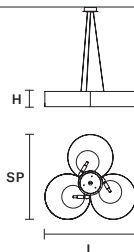

SOUND BIL3

L 134 cm / 52.75"
SP 64 cm / 25.19"
H 58 cm / 22.83"

WITH ROD B**

STANDARD LIGHTING  
3xG9x10 W MAX (NOT INCL.)

INTEGRATED LED LIGHTING    
UP 13,5 W CRI>90
3000 K – 1950 NOMINAL LM
DOWN 13,5 W CRI>90
3000 K – 1950 NOMINAL LM
DIMM 1-10V + PUSH

SOUND OR6

L 120 cm / 47.24"
SP 80 cm / 31.49"
H 11 cm / 4.33"

STANDARD LIGHTING  
6xG9x10 W MAX (NOT INCL.)

INTEGRATED LED LIGHTING    
UP 26,5 W CRI>90
3000 K – 3900 NOMINAL LM
DOWN 26,5 W CRI>90
3000 K – 3900 NOMINAL LM
DIMM 1-10V + DALI + PUSH

SOUND OR3

L 60 cm / 23.62"
SP 56 cm / 22.04"
H 11 cm / 4.33"

STANDARD LIGHTING  
3xG9x10 W MAX (NOT INCL.)

INTEGRATED LED LIGHTING    
UP 13,5 W CRI>90
3000 K – 1950 NOMINAL LM
DOWN 13,5 W CRI>90
3000 K – 1950 NOMINAL LM
DIMM 1-10V + PUSH

SOUND ROD S1**

H A: 11 cm / 4.33"
B: 31 cm / 12.20"
C: 51 cm / 20.08"

SOUND ROD S6**

H A: 30 cm / 11.81"
B: 50 cm / 19.68"
C: 70 cm / 27.55"

SOUND ROD BIL5 - BIL3****

H A: 30 cm / 11.81"
B: 50 cm / 19.68"
C: 70 cm / 27.55"