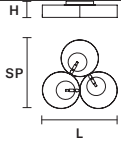

SOUND PL3

L 60 cm / 23.62"
SP 56 cm / 22.04"
H 14 cm / 5.51"

SOUND PL1

∅ 30 cm / 11.81"
H 13 cm / 5.11"

STANDARD LIGHTING
3×G9×10 W MAX (NOT INCL.)

INTEGRATED LED LIGHTING
DOWN 13,5 W CRI>90
3000 K – 1950 NOMINAL LM

DIMM 1-10V + PUSH