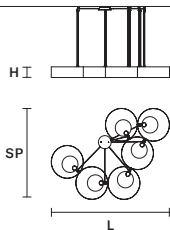

SOUND S6

∅ 110 cm / 43.30"
H 102 cm / 40.16"

WITH ROD B**

STANDARD LIGHTING  
6xG9x10 W MAX (NOT INCL.)

INTEGRATED LED LIGHTING    
UP 26,5 W CRI>90
3000 K – 3900 NOMINAL LM
DOWN 26,5 W CRI>90
3000 K – 3900 NOMINAL LM
DIMM 1-10V + DALI + PUSH

SOUND BIL5

L 191 cm / 75.19"
SP 64 cm / 25.19"
H 58 cm / 22.83"

WITH ROD B**

STANDARD LIGHTING  
5xG9x10 W MAX (NOT INCL.)

INTEGRATED LED LIGHTING    
UP 22 W CRI>90
3000 K – 3250 NOMINAL LM
DOWN 22 W CRI>90
3000 K – 3250 NOMINAL LM
DIMM 1-10V + DALI + PUSH

SOUND BIL3

L 134 cm / 52.75"
SP 64 cm / 25.19"
H 58 cm / 22.83"

WITH ROD B**

STANDARD LIGHTING  
3xG9x10 W MAX (NOT INCL.)

INTEGRATED LED LIGHTING    
UP 13,5 W CRI>90
3000 K – 1950 NOMINAL LM
DOWN 13,5 W CRI>90
3000 K – 1950 NOMINAL LM
DIMM 1-10V + PUSH

SOUND OR6

L 120 cm / 47.24"
SP 80 cm / 31.49"
H 11 cm / 4.33"

STANDARD LIGHTING  
6xG9x10 W MAX (NOT INCL.)

INTEGRATED LED LIGHTING    
UP 26,5 W CRI>90
3000 K – 3900 NOMINAL LM
DOWN 26,5 W CRI>90
3000 K – 3900 NOMINAL LM
DIMM 1-10V + DALI + PUSH