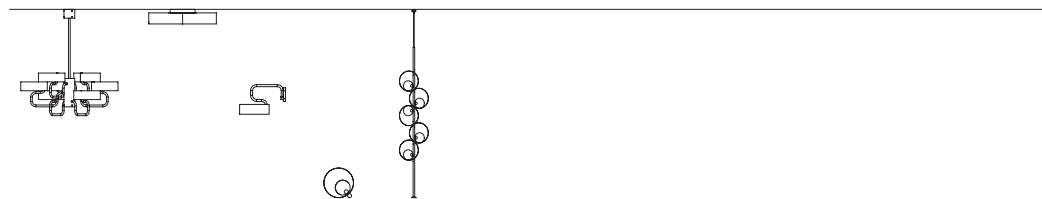

Sound

SUSPENSION
CEILING
APPLIQUE
TABLE LAMP
FLOOR LAMP