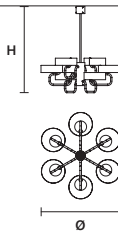

STANDARD CABLES FOR ALL SUSPENSIONS

SOUND S1

∅ 30 cm / 11.81"
H 60 cm / 23.62"

WITH ROD B**

STANDARD LIGHTING  
1xG9x10 W MAX (NOT INCL.)

INTEGRATED LED LIGHTING    
UP 4,4 W CRI>90
3000 K – 650 NOMINAL LM
DOWN 4,4 W CRI>90
3000 K – 650 NOMINAL LM
DIMM 1-10V + PUSH

SOUND S6

∅ 110 cm / 43.30"
H 102 cm / 40.16"

WITH ROD B**

STANDARD LIGHTING  
6xG9x10 W MAX (NOT INCL.)

INTEGRATED LED LIGHTING    
UP 26,5 W CRI>90
3000 K – 3900 NOMINAL LM
DOWN 26,5 W CRI>90
3000 K – 3900 NOMINAL LM
DIMM 1-10V + DALI + PUSH

SOUND ROD S1**

H A: 11 cm / 4.33"
B: 31 cm / 12.20"
C: 51 cm / 20.08"

SOUND ROD S6**

H A: 30 cm / 11.81"
B: 50 cm / 19.68"
C: 70 cm / 27.55"

SOUND ROD BIL5 - BIL3****

H A: 30 cm / 11.81"
B: 50 cm / 19.68"
C: 70 cm / 27.55"