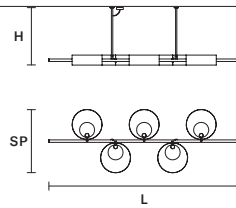

STANDARD CABLES FOR ALL SUSPENSIONS

SOUND S1

∅ 30 cm / 11.81"
H 60 cm / 23.62"

WITH ROD B**

STANDARD LIGHTING  
1xG9x10 W MAX (NOT INCL.)

INTEGRATED LED LIGHTING    
UP 4,4 W CRI>90
3000 K – 650 NOMINAL LM
DOWN 4,4 W CRI>90
3000 K – 650 NOMINAL LM
DIMM 1-10V + PUSH

SOUND S6

∅ 110 cm / 43.30"
H 102 cm / 40.16"

WITH ROD B**

STANDARD LIGHTING  
6xG9x10 W MAX (NOT INCL.)

INTEGRATED LED LIGHTING    
UP 26,5 W CRI>90
3000 K – 3900 NOMINAL LM
DOWN 26,5 W CRI>90
3000 K – 3900 NOMINAL LM
DIMM 1-10V + DALI + PUSH

SOUND BIL5

L 191 cm / 75.19"
SP 64 cm / 25.19"
H 58 cm / 22.83"

WITH ROD B**

STANDARD LIGHTING  
5xG9x10 W MAX (NOT INCL.)

INTEGRATED LED LIGHTING    
UP 22 W CRI>90
3000 K – 3250 NOMINAL LM
DOWN 22 W CRI>90
3000 K – 3250 NOMINAL LM
DIMM 1-10V + DALI + PUSH

SOUND ROD S1**

H A: 11 cm / 4.33"
B: 31 cm / 12.20"
C: 51 cm / 20.08"

SOUND ROD S6**

H A: 30 cm / 11.81"
B: 50 cm / 19.68"
C: 70 cm / 27.55"

SOUND ROD BIL5 - BIL3****

H A: 30 cm / 11.81"
B: 50 cm / 19.68"
C: 70 cm / 27.55"